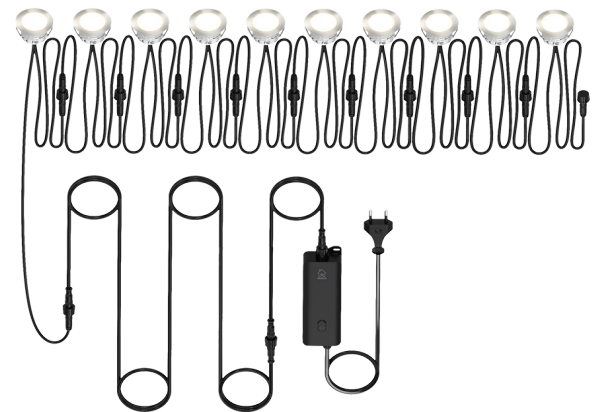

Smart deck light kit warm white and RGB

DELTACO

SMART

PRODUCT DATA

Quantity:	Ten lights
Functions:	Dimmer, timer, remote control, color control.
Compatibility:	DELTACO SMART HOME app, Google Assistant and Amazon Alexa Voice Assistance
Extension:	Connect up to 50 bulbs to one power adapter
Ingress protection:	IP54
Operating temperature:	-20°C to 45°C
Wi-Fi Frequency:	2.4 GHz
Network protocol:	IEEE 802.11 b/g/n
Power (one light):	Max 0.7 W
Lumen (one light) :	50 lm
Color:	RGB and warm white
White temperature:	2700K
Dimensions:	H26 x Ø45 mm
Drilling hole:	Ø32 mm
Cable length:	2x 50 cm
Space between lights:	Up to 1 m
Power adapter :	Max 48 W
Input:	100-240 V AC, 0.8 A
Output:	24 V DC, max 2 A
Module:	WiFi and Bluetooth
Package contents:	10x lights, 1x smart power adapter, 1x 2m extension cable, protection caps and manual.

**Wi-Fi
Dimmer
0.7W/50lm
Amazon Alexa & Google Home**

LOGISTICS DATA

Article number:	SH-DLK01
Brand:	DELTACO
EAN code:	7333048052209
Country of origin:	China
Custom tariff number:	9405409000
Master carton packing unit:	10 pcs
Master carton gross weight:	11.56 kg
Master carton dimensions:	41,5 x 29 x 29,7 mm
Package type:	Box
Package weight:	984 g
Package dimensions:	285 x 55 x 200 mm
Article weight:	1417 g